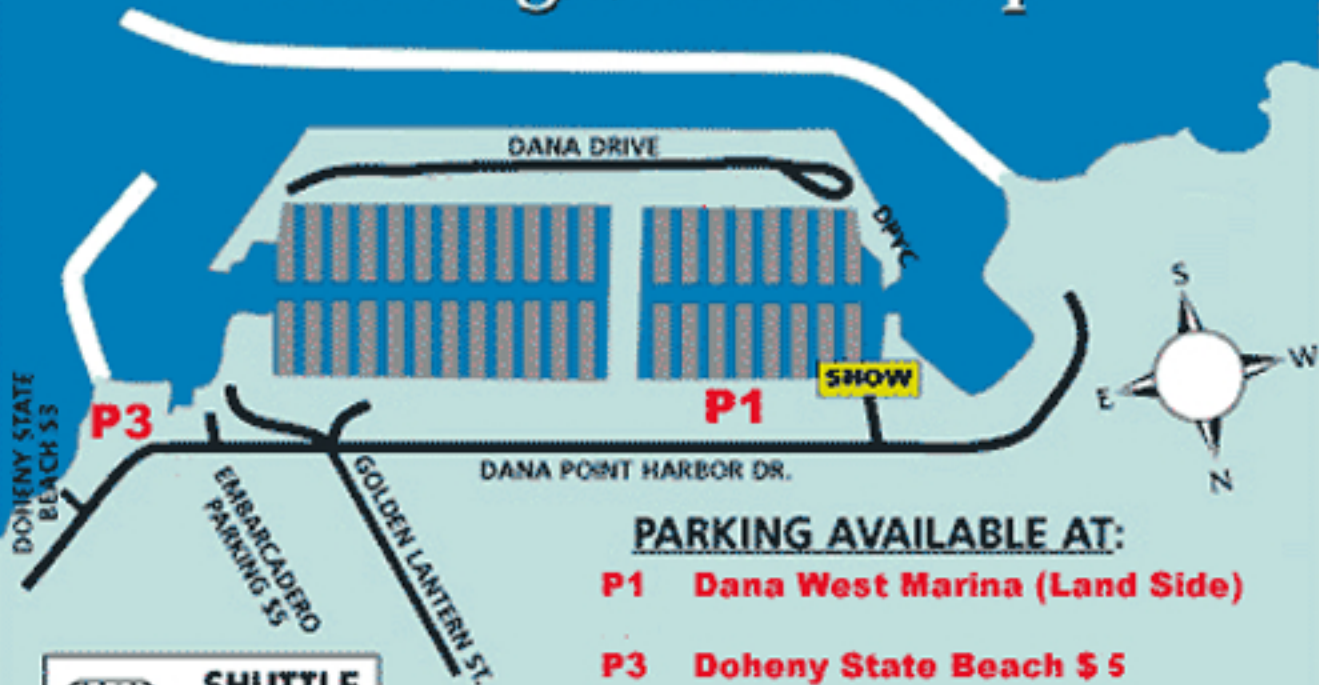

# Dana Point Harbor Boat Show Parking/Shuttle Map

## PARKING AVAILABLE AT:

- P1 Dana West Marina (Land Side)**
- P3 Doheny State Beach \$ 5**

**SHUTTLE  
STOPS**

AT EACH  
PARKING AREA  
EVERY 10 MINUTES